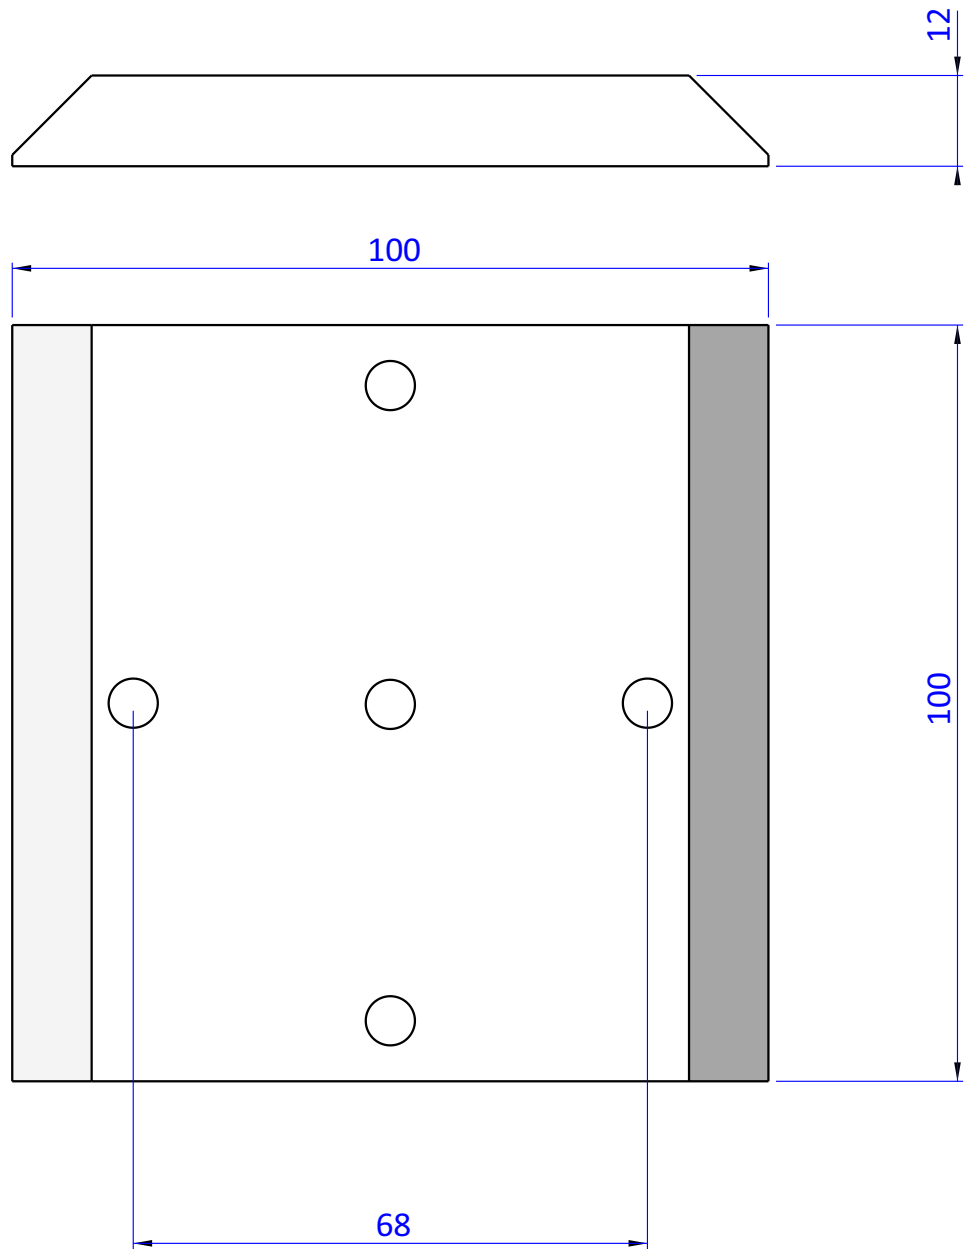

THE PROPERTY OF THE DRAWING IS ESTABLISHED BY LAW. IT IS FORBIDDEN TO PRODUCE OR SHOW IT TO THIRD PART. WITHOUT A WRITTEN AGREEMENT.

DESIGNED FROM		REVIEW
FPS Automation		-
DATE	WEIGHT	
-	0,285kg	
CODE		
CA.GPM.SYTRAMA		

Format A4

UNI 936-76

GENERAL TOLERANCE

UNI - ISO 2768

CLASSE f

DESCRIPTION

CA.GPM.SYTRAMA